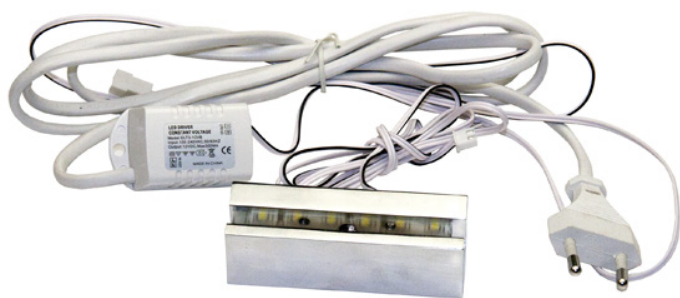

PRODUCT SHEET

Description:

Alu Clamp 180mm Chrome Pl, W/White LED Light

Item number:

22.11.306-0

Units	Box	Carton	HS Code	Barcode
Set	1	8	9405119090	
				5704866103725

SISO A/S

Mileparken 11
DK-2740 Skovlunde
Denmark
VAT: DK 24786013