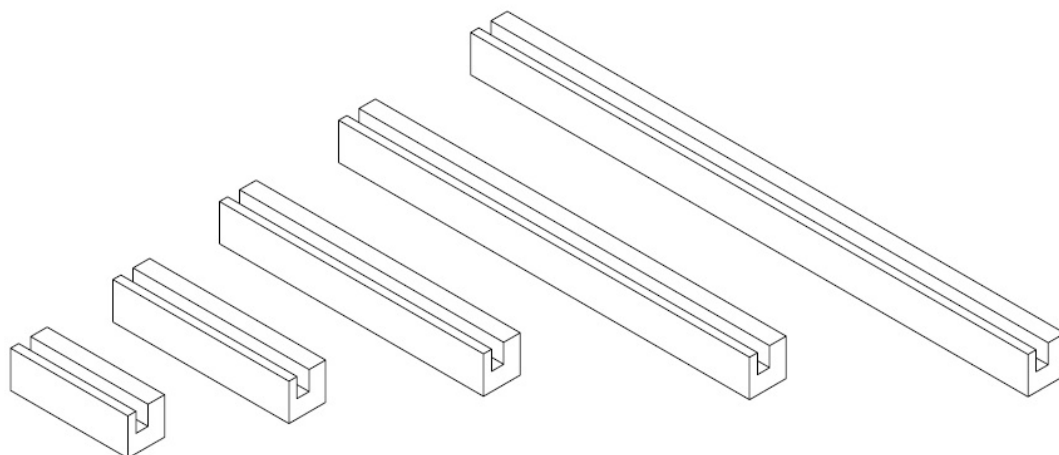

PRODUCT SHEET

Description:

Alu Clamp 180mm Chrome Pl, W/White LED Light

Item number:

22.11.306-0

Units	Box	Carton	HS Code	Barcode
Set	1	8	9405119090	
				5704866103725

SISO A/S

Mileparken 11
DK-2740 Skovlunde
Denmark
VAT: DK 24786013