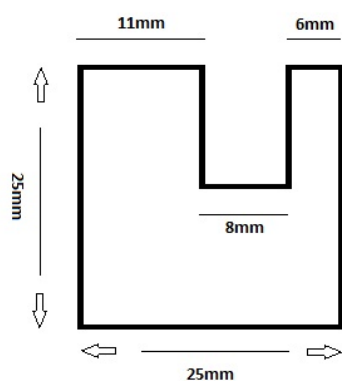

PRODUCT SHEET

Description:

Alu Clamp 180mm Chrome Pl, W/White LED Light

Item number:

22.11.306-0

Units	Box	Carton	HS Code	Barcode
Set	1	8	9405119090	
				5704866103725

SISO A/S

Mileparken 11
DK-2740 Skovlunde
Denmark
VAT: DK 24786013